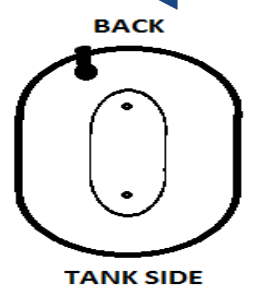

# Halcyon Custom Wing Order Form

OrderDate: \_\_\_\_\_

DEALER NAME: \_\_\_\_\_

Purchase Order \_\_\_\_\_

DEALER #: \_\_\_\_\_

**Wing Type and Size**

- Eclipse 20 (no gusset)
- Eclipse 30
- Eclipse 40
- Evolve 40
- Evolve 60
- Legend 40
- Legend 60
- Evolve JJ (partial gusset)
- Traveler Pro 20 (no gusset)
- Traveler Pro 30
- Traveler Pro 40